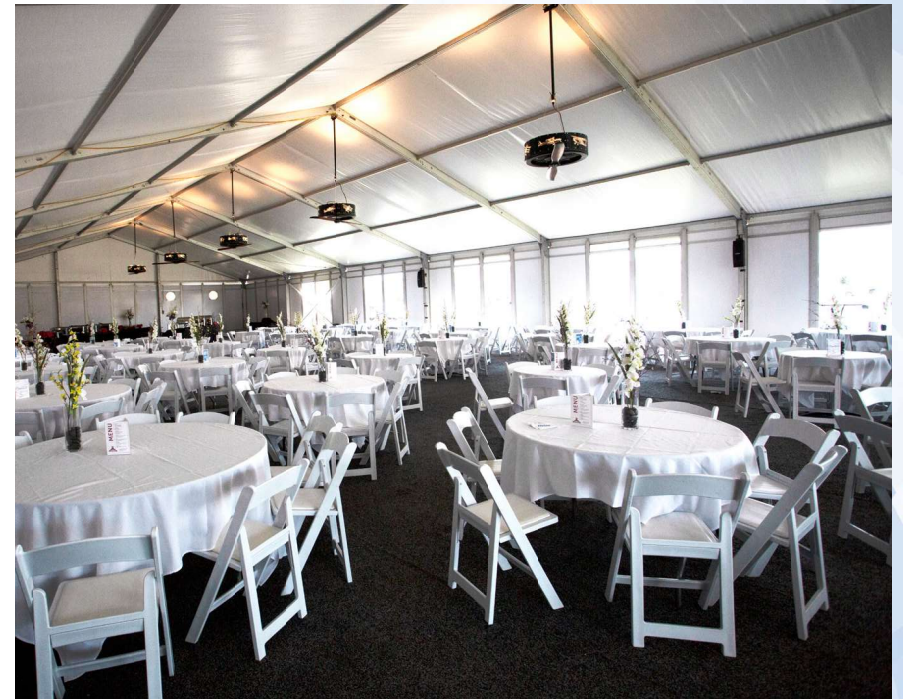

PRC Tent

Used daily for partner meals, the PRC Tent is one of EAA's premier locations. With air conditioning and hard sides, this location is ideal for keeping your guests cool and out of the elements! Custom propeller lights and carpet add to the caliber of this tent. Its central location offers a short walk to the Flightline, Boeing Plaza, and Aviation Gateway Park.

Dimensions: 115' x 50'

Seating Capacity: 252; 168 inside, 84 outside

Setup Style: (42) 60" rounds, 252 white folding chairs.
Additional 8' banquet tables available for food, beverages, etc.

Rental Fee: $7,500 (Available 6:30 a.m. - 9:00 a.m.
or 5:00 p.m. - 10:30 p.m. daily)

Rental includes existing setup as listed above and use of sound system and microphone.

*Price and venue only available the week of EAA AirVenture Oshkosh.

Admission wristbands for EAA AirVenture Oshkosh are available at an additional cost and are not included in rental. Food and non-alcoholic beverages available through Michiels Catering at additional costs. All alcoholic beverages must be purchased through EAA's Food & Beverage program.