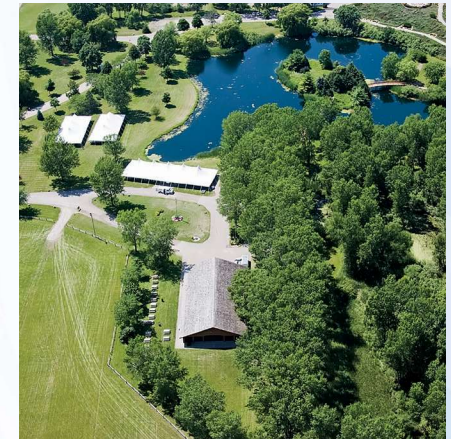

Nature Center Pavilion

Located east of the EAA Aviation Museum in a wooded area, the beautiful pondside Nature Center Pavilion is the perfect setting for your company picnic or outdoor event. Along with easy Waukau Avenue access, the Nature Center Pavilion features overhead doors that can bring in or keep out the weather. The pavilion is surrounded by an open grass area great for outdoor activities.

Seating Capacity: 300 with additional seating outside.

Setup Style: Picnic tables with (10) 8' tables available for food, beverages, etc.

Rental Fee: \$4,000 (Available 7 a.m. - 10:30 p.m. daily)
Rental includes existing setup as listed above and use of sound system and microphone.

**Price applicable only to dates booked within the week of EAA AirVenture Oshkosh. For regular pricing, please email Events@EAA.org.*

Dimensions

Width: 60'
Length: 100'
Sq. Ft.: 6,000

Admission wristbands for EAA AirVenture Oshkosh are available at an additional cost and are not included in rental. Food and non-alcoholic beverages available through EAA's approved catering list at additional costs. All alcoholic beverages must be purchased through EAA's Food & Beverage program.