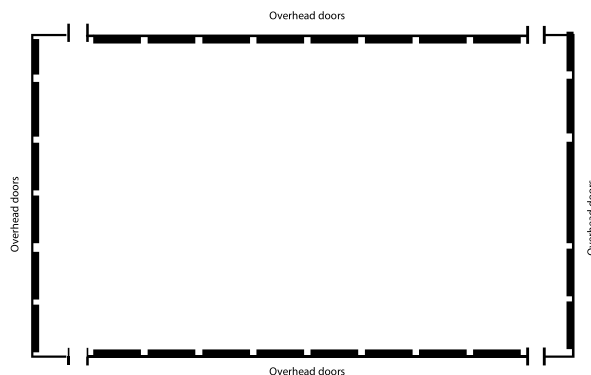

**Price applicable only to dates booked within the week of EAA AirVenture Oshkosh. For regular pricing, please email Events@EAA.org.*

Dimensions

Width: 60'
Length: 100'
Sq. Ft.: 6,000

Admission wristbands for EAA AirVenture Oshkosh are available at an additional cost and are not included in rental. Food and non-alcoholic beverages available through EAA's approved catering list at additional costs. All alcoholic beverages must be purchased through EAA's Food & Beverage program.