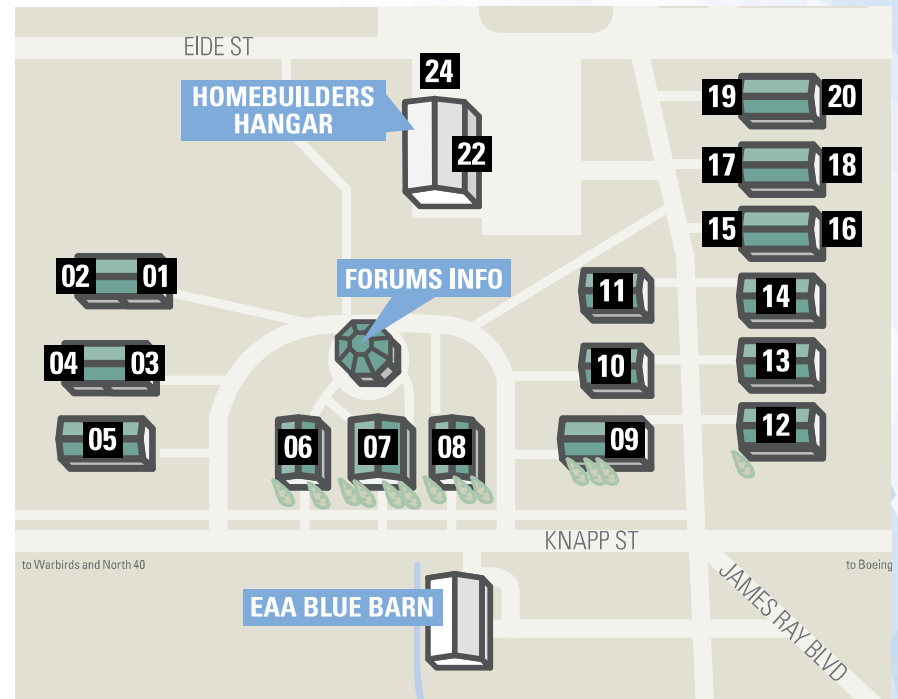

Pavilion 1

Dimensions: 32' x 40'
Seating Capacity: 150

Pavilion 2

Dimensions: 32' x 40'
Seating Capacity: 150

Pavilion 3

Dimensions: 32' x 40'
Seating Capacity: 150

Pavilion 4

Dimensions: 32' x 40'
Seating Capacity: 150

Pavilion 5

Dimensions: 68' x 40'
Seating Capacity: 350

Pavilion 6

Dimensions: 68' x 40'
Seating Capacity: 400

Pavilion 8

Dimensions: 68' x 40'
Seating Capacity: 400

Pavilion 9

Dimensions: 68' x 40'
Seating Capacity: 350

Pavilion 10

Dimensions: 42' x 40'
Seating Capacity: 250

Pavilion 11

Dimensions: 42' x 40'
Seating Capacity: 250

*Seating capacities based on number of chairs set theater-style in each space.

Rental Fee: $1,000 (Available 5:30 p.m. - 10:30 p.m. daily)

Rental includes existing chairs and projector. Tables must be rented by GES or EAA. Delivery must be during rental period. Client and/or GES must return space to previous setup immediately after the event.

*Price and venue available only during the week of EAA AirVenture Oshkosh.

Admission wristbands for EAA AirVenture Oshkosh are available at an additional cost and are not included in rental. Food and non-alcoholic beverages available through EAA's approved catering list at additional costs. All alcoholic beverages must be purchased through EAA's Food & Beverage program.