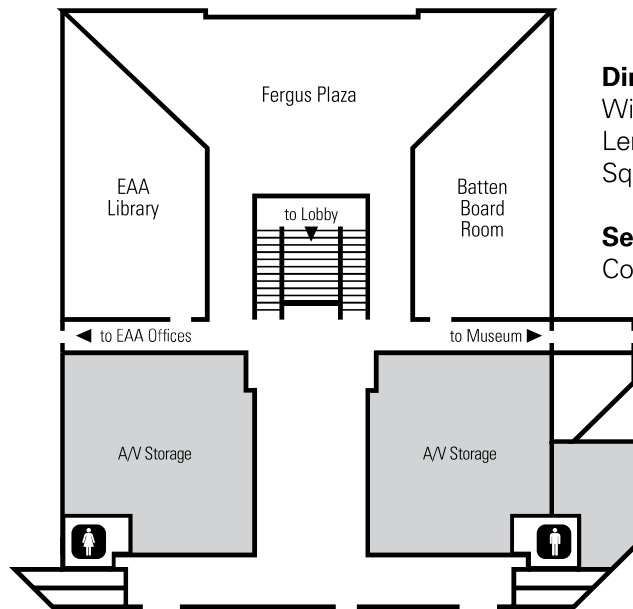

Batten Boardroom

Located on the lower level of the EAA Aviation Museum, the Batten Boardroom offers privacy and comfort in an exceptional meeting facility. It also has full technology capabilities to accommodate your needs.

Dimensions

Width: 26'
Length: 40'5"
Sq. Ft.: 873

Seating Capacity

Conference: 26

Admission wristbands for EAA AirVenture Oshkosh are available at an additional cost and are not included in rental. Food and non-alcoholic beverages available through EAA's approved catering list at additional costs. All alcoholic beverages must be purchased through EAA's Food & Beverage program.