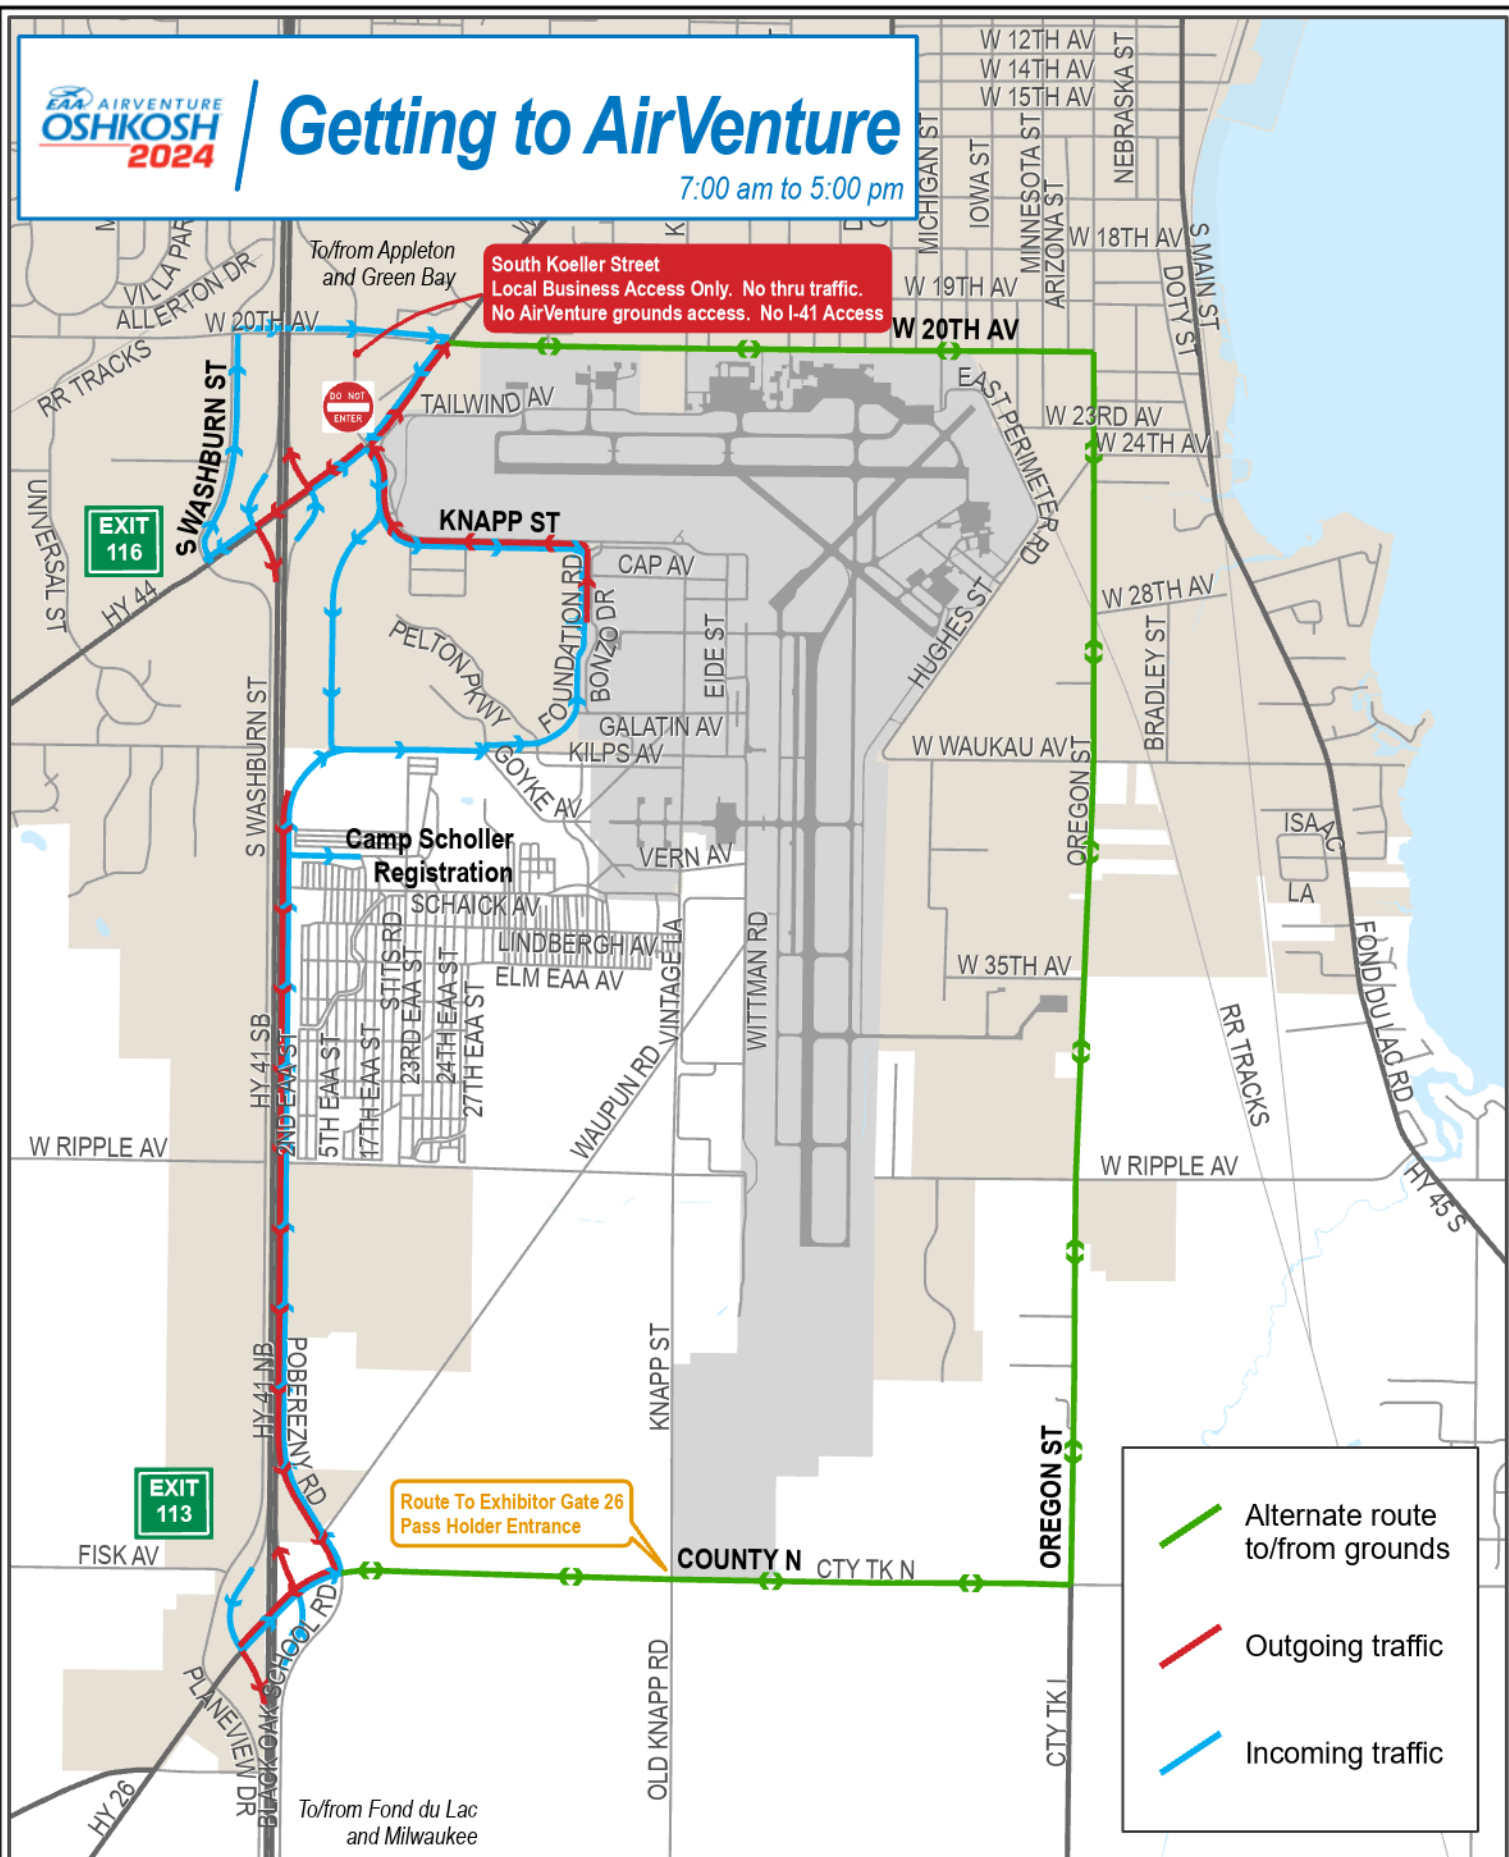

Getting to AirVenture

7:00 am to 5:00 pm

South Koeller Street
Local Business Access Only. No thru traffic.
No AirVenture grounds access. No I-41 Access

**Camp Scholler
Registration**

**Route To Exhibitor Gate 26
Pass Holder Entrance**

-  Alternate route to/from grounds
-  Outgoing traffic
-  Incoming traffic

City of Oshkosh maps and data are intended to be used for general identification purposes only, the City of Oshkosh assumes no liability for the accuracy of the information. Those using the information are responsible for verifying accuracy. For full disclaimer please go to www.ci.oshkosh.wi.us/GISdisclaimer

Printing
Date: 7/8/2024
Prepared by:
City of Oshkosh

N
1:30,000
1:30,000